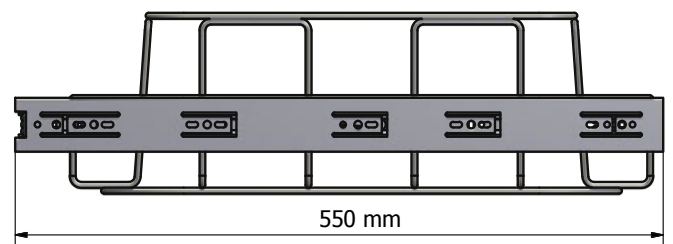

MAXI

Opening 356x356 mm

Item no. 34390