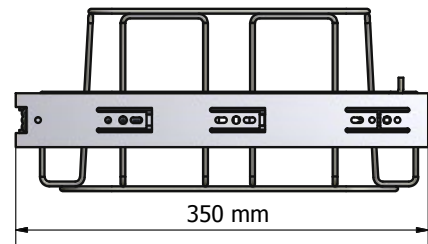

Longopac Flex is width adjustable, which means that it can be installed without difficulty in most waste cabinets. Longopac Flex is available in four sizes: Maxi, Midi, Mini Square and Mini Slim. All the sizes are shown below. The adjustable width of the cassette holder is shown on the left, and on the right its length. Please contact us for complete blueprints.

MINI SLIM

Opening 164x284 mm

Item no. 34360

MINI SQUARE

Opening 231x231 mm

Item no. 34370

MIDI

Opening 278x318 mm