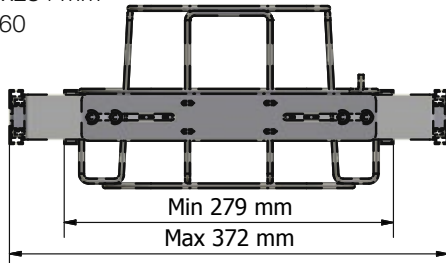

Longopac Flex is width adjustable, which means that it can be installed without difficulty in most waste cabinets. Longopac Flex is available in four sizes: Maxi, Midi, Mini Square and Mini Slim. All the sizes are shown below. The adjustable width of the cassette holder is shown on the left, and on the right its length. Please contact us for complete blueprints.

MINI SLIM

Opening 164x284 mm

Item no. 34360

MINI SQUARE

Opening 231x231 mm

Item no. 34370

MIDI

Opening 278x318 mm