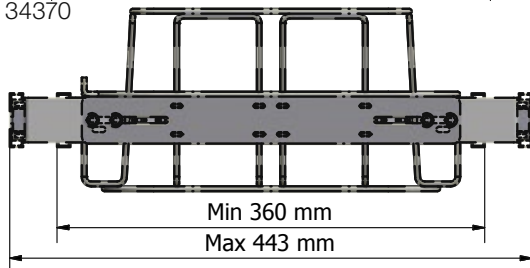

Longopac Flex is width adjustable, which means that it can be installed without difficulty in most waste cabinets. Longopac Flex is available in four sizes: Maxi, Midi, Mini Square and Mini Slim. All the sizes are shown below. The adjustable width of the cassette holder is shown on the left, and on the right its length. Please contact us for complete blueprints.

MINI SLIM

Opening 164x284 mm

Item no. 34360

MINI SQUARE

Opening 231x231 mm

Item no. 34370

MIDI

Opening 278x318 mm

Item no. 34380

MAXI

Opening 356x356 mm

Item no. 34390

Longopac® Flex

– no time to waste

ACCESSORIES

Drill set