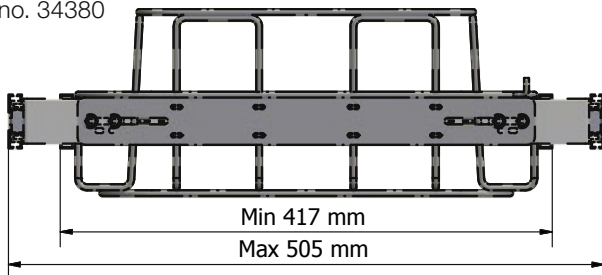

MIDI

Opening 278x318 mm

Item no. 34380