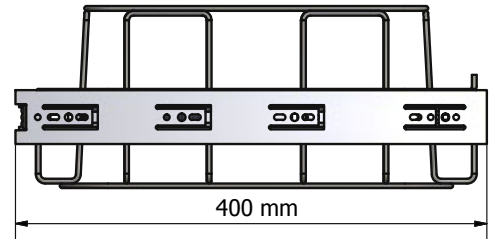

Flexible mounting solution

With Longopac Flex mounted behind your waste sorting walls and in waste cabinets, you can eliminate the problem of the opening becoming blocked and waste overflowing. The Longopac Flex cassette holder is also popular with personnel, as the bags can be replaced faster, more ergonomically and more hygienically than traditional bin liners. The Longopac system also has much less of an environmental impact.

Longopac Flex is width adjustable, which means that it can be installed without difficulty in most waste cabinets. Longopac Flex is available in four sizes: Maxi, Midi, Mini Square and Mini Slim. All the sizes are shown below. The adjustable width of the cassette holder is shown on the left, and on the right its length. Please contact us for complete blueprints.

MINI SLIM

Opening 164x284 mm

Item no. 34360

MINI SQUARE

Opening 231x231 mm

Item no. 34370

MIDI

Opening 278x318 mm