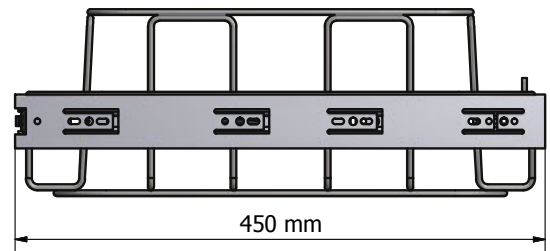

MIDI

Opening 278x318 mm

Item no. 34380