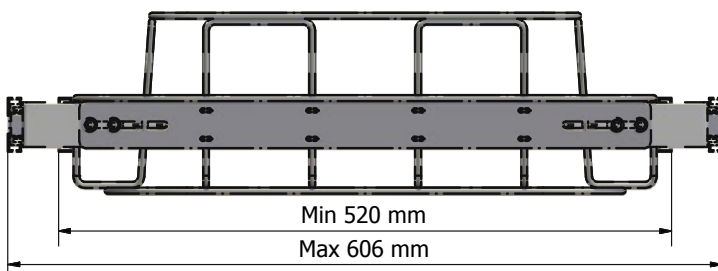

MAXI

Opening 356x356 mm

Item no. 34390